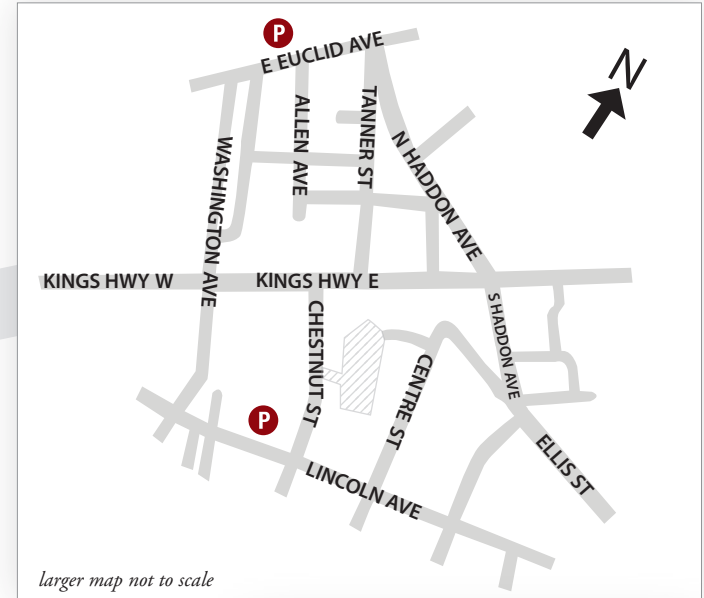

Haddonfield Crafts and Fine Art Festival Map for Crafters — 2022

All vehicles must enter Festival area here

Parking at Archer Greiner Centennial Bldg.
33 East Euclid Ave.
Haddonfield, NJ 08033
(no overnight parking)

- 1 ▶ 335** Booth numbers
- Farmers Market (Saturday)
- P** Parking for crafters
- Restrooms
- Restrooms (handicap access)

Parking at Haddonfield Middle School
enter at 5 Lincoln Ave.
Haddonfield, NJ 08033
see map inset for location symbol: **P**