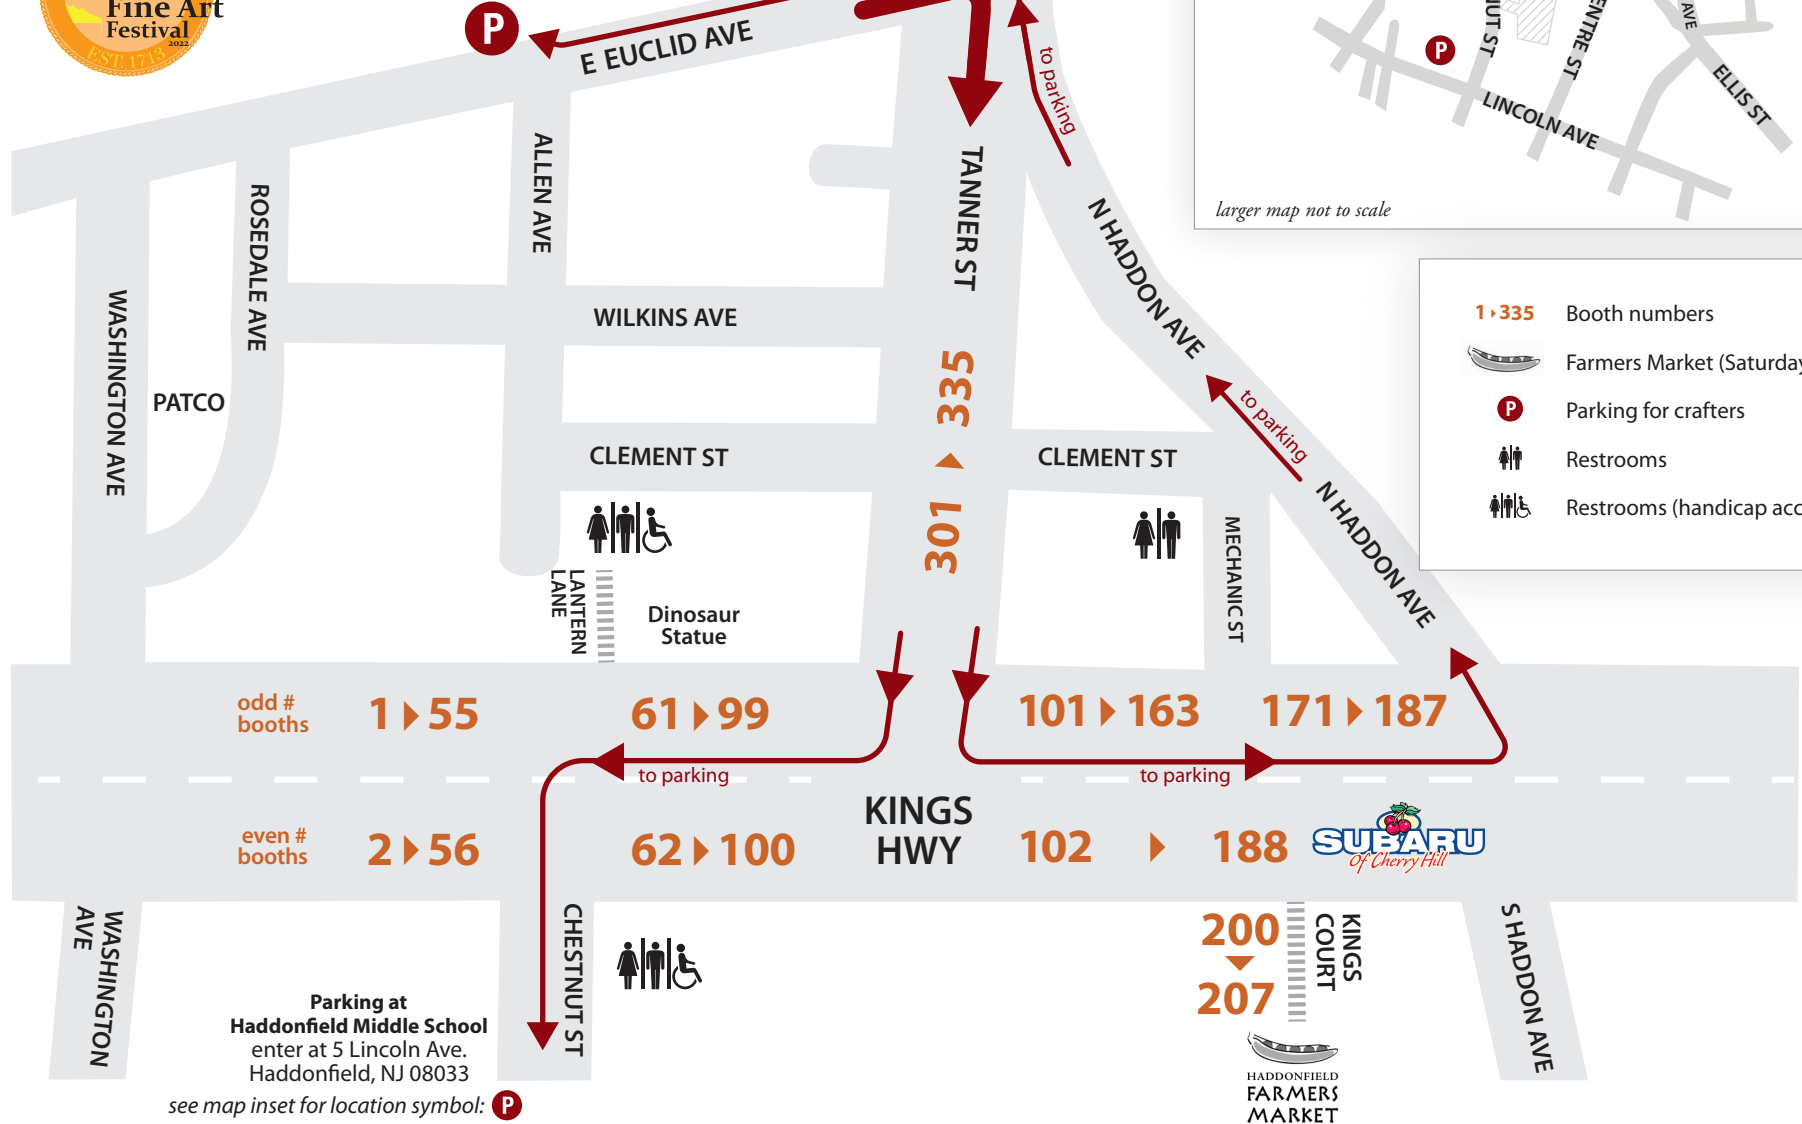

Haddonfield Crafts and Fine Art Festival Map for Crafters — 2022

All vehicles must enter Festival area here

Parking at Archer Greiner Centennial Bldg.
33 East Euclid Ave.
Haddonfield, NJ 08033
(no overnight parking)

- 1 ▶ 335** Booth numbers
- Farmers Market (Saturday)
- P** Parking for crafters
- Restrooms
- Restrooms (handicap access)

Parking at Haddonfield Middle School
enter at 5 Lincoln Ave.
Haddonfield, NJ 08033
see map inset for location symbol: **P**